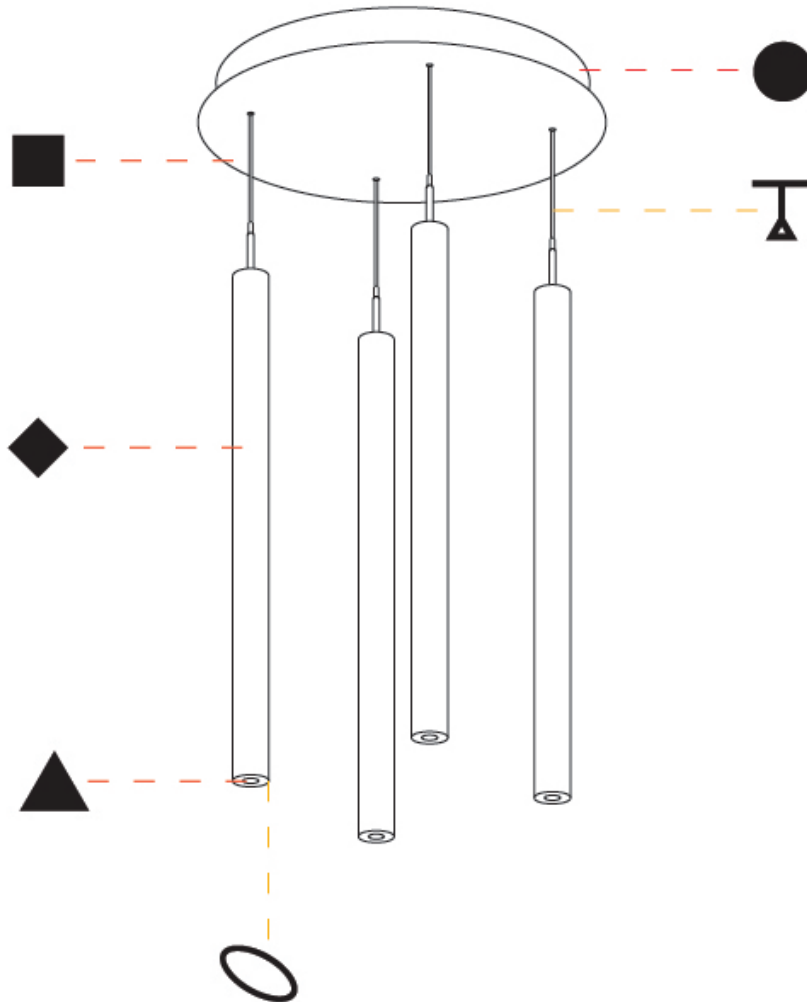

G-MINI ROUND HANGOVER SUSPENSION

A300631-

PROJECT
TYPE
SPECIFIER
QUANTITY
DATE

A