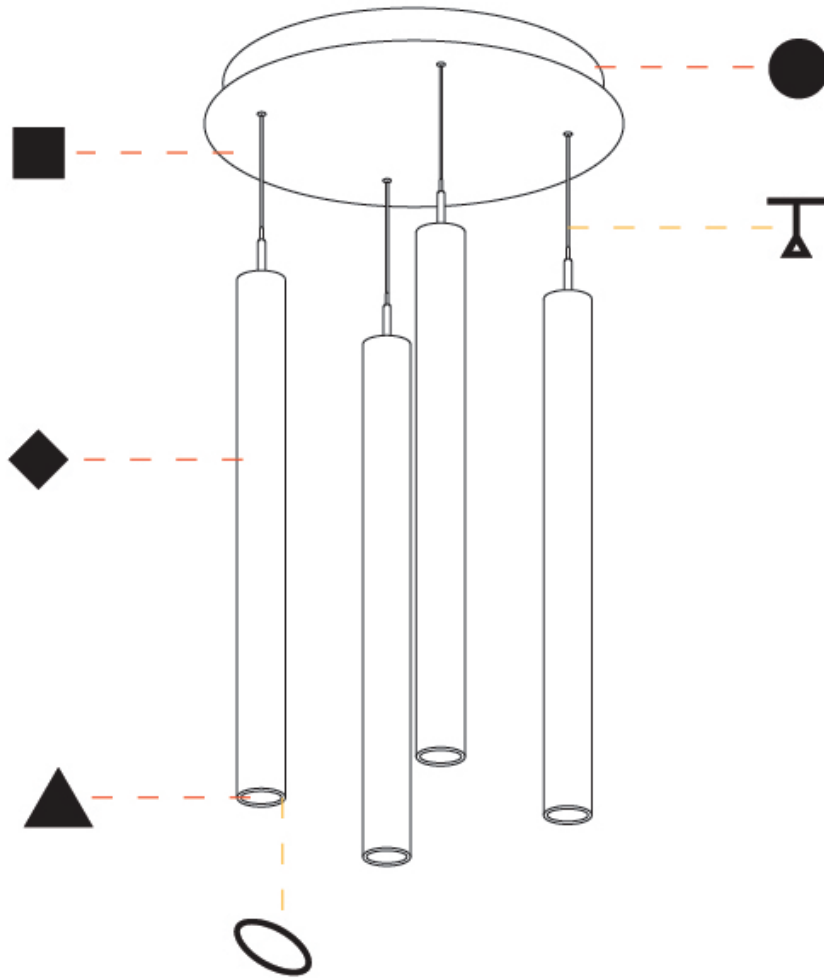

G-MINI ROUND HANGOVER SUSPENSION

A300634-

PROJECT	_____
TYPE	_____
SPECIFIER	_____
QUANTITY	_____
DATE	_____

A