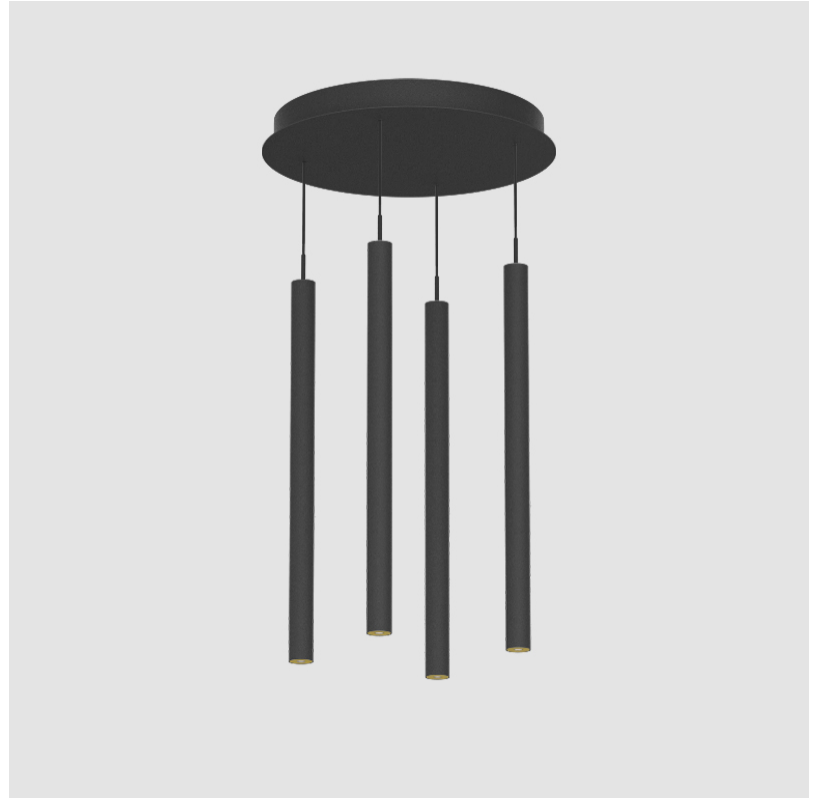

GENERAL

Series: G-Mini Round
Subseries: G-Mini Round Hangover
Brand: Prolight
Division: Architectural
Mounting Type: Suspension
Mounting Location: Ceiling
Subcategory: Spots

PHYSICAL

Shape: Cylinder
Diameter (mm): 347
Diameter (in): 13 11/16
Height (mm): 450
Height (in): 17 11/16
Light Distribution: Direct
Diffuser: Shine Ring - NOR / OPL / YEL / ORA / RED / BLU / GRN
Fixture Finish: SSR / BKV / CWI / CRY / HAB / UFT / ITA / RUA / FTG / MYG / LOD / PUS / FRO / FUP / KIA / POP / BLS / SPG / MEY / GOH / GUM / CHC / COM / ABZ / JAG / OBR / MOS / ROR
Accent Finish: NOF / COP / MIR / SSS
Fixture Material: Extruded Aluminum / Steel
Cable Details: 2,000mm/78 3/4" / 4,000mm/157 1/2" - Cable, Black, Green, Orange, Red, White

ELECTRICAL

Lamp Type: LED (Zhaga Standard)
Input Wattage (W): 26
Total Output Wattage (W): 23.7
Dimming: Non-Dimmable
Driver Included: Yes
Driver Location: Integrated
Driver Type: Constant Current - Universal
Driver Class: Class 2
Input Voltage (V): 120 - 277

LED

Color Temperature (°K): 2700 / 3000 / 3500 / 4000
Max. Delivered Lumen (lm): 1557 / 1421 / 1499 / 1450
Nominal Lumen (lm): 1840 / 1949 / 2057 / 2112
CRI: >90 CRI
Lamp Life (hrs): 50000

OPTICAL

Beam Angle: 32 / 58

RATINGS AND CERTIFICATIONS

Certified By: Certified for North American Standards
IP rating: IP20