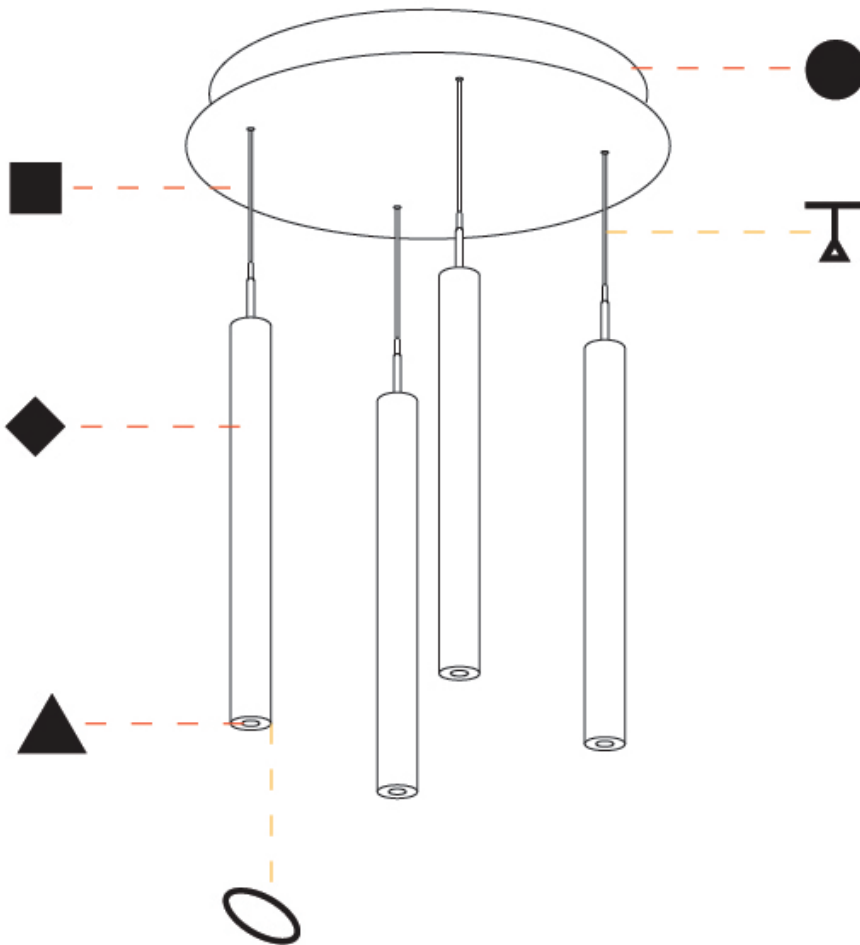

G-MINI ROUND HANGOVER SUSPENSION

A300630-

PROJECT	_____
TYPE	_____
SPECIFIER	_____
QUANTITY	_____
DATE	_____

A