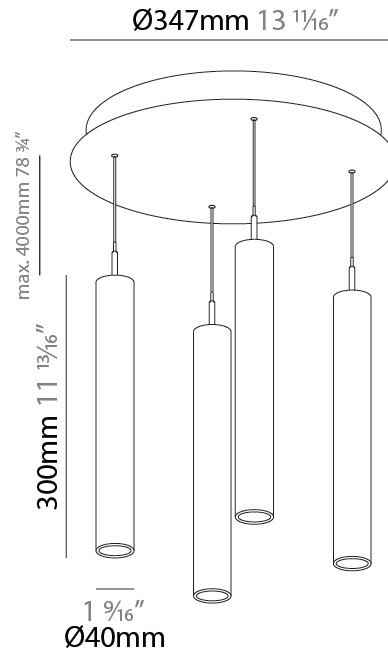

GENERAL

Series: G-Mini Round
Subseries: G-Mini Round Hangover
Brand: Prolight
Division: Architectural
Mounting Type: Suspension
Mounting Location: Ceiling
Subcategory: Spots

PHYSICAL

Shape: Cylinder
Diameter (mm): 347
Diameter (in): 13 13/16
Height (mm): 300
Height (in): 11 13/16
Light Distribution: Direct
Fixture Finish: SSR / BKV / CWI / CRY / HAB / UFT / ITA / RUA / FTG / MYG / LOD / PUS / FRO / FUP / KIA / POP / BLS / SPG / MEY / GOH / GUM / CHC / COM / ABZ / JAG / OBR / MOS / ROR
Accent Finish: NOF / COP / MIR / SSS
Fixture Material: Extruded Aluminum / Steel
Cable Details: 2,000mm/78 3/4" / 4,000mm/157 1/2" - Cable, Black, Green, Orange, Red, White

ELECTRICAL

Lamp Type: LED (Zhaga Standard)
Input Wattage (W): 39
Total Output Wattage (W): 35.4
Dimming: Non-Dimmable
Driver Included: Yes
Driver Location: Integrated
Driver Type: Constant Current - Universal
Driver Class: Class 2
Input Voltage (V): 120 - 277

LED

Color Temperature (°K): 2700 / 3000 / 3500 / 4000
Max. Delivered Lumen (lm): 2776 / 2904 / 3012 / 3080
Nominal Lumen (lm): 3878 / 4056 / 4206 / 4301
CRI: >90 CRI
Lamp Life (hrs): 50000

OPTICAL

Beam Angle: 40 / 52

RATINGS AND CERTIFICATIONS

Certified By: Certified for North American Standards
IP rating: IP20